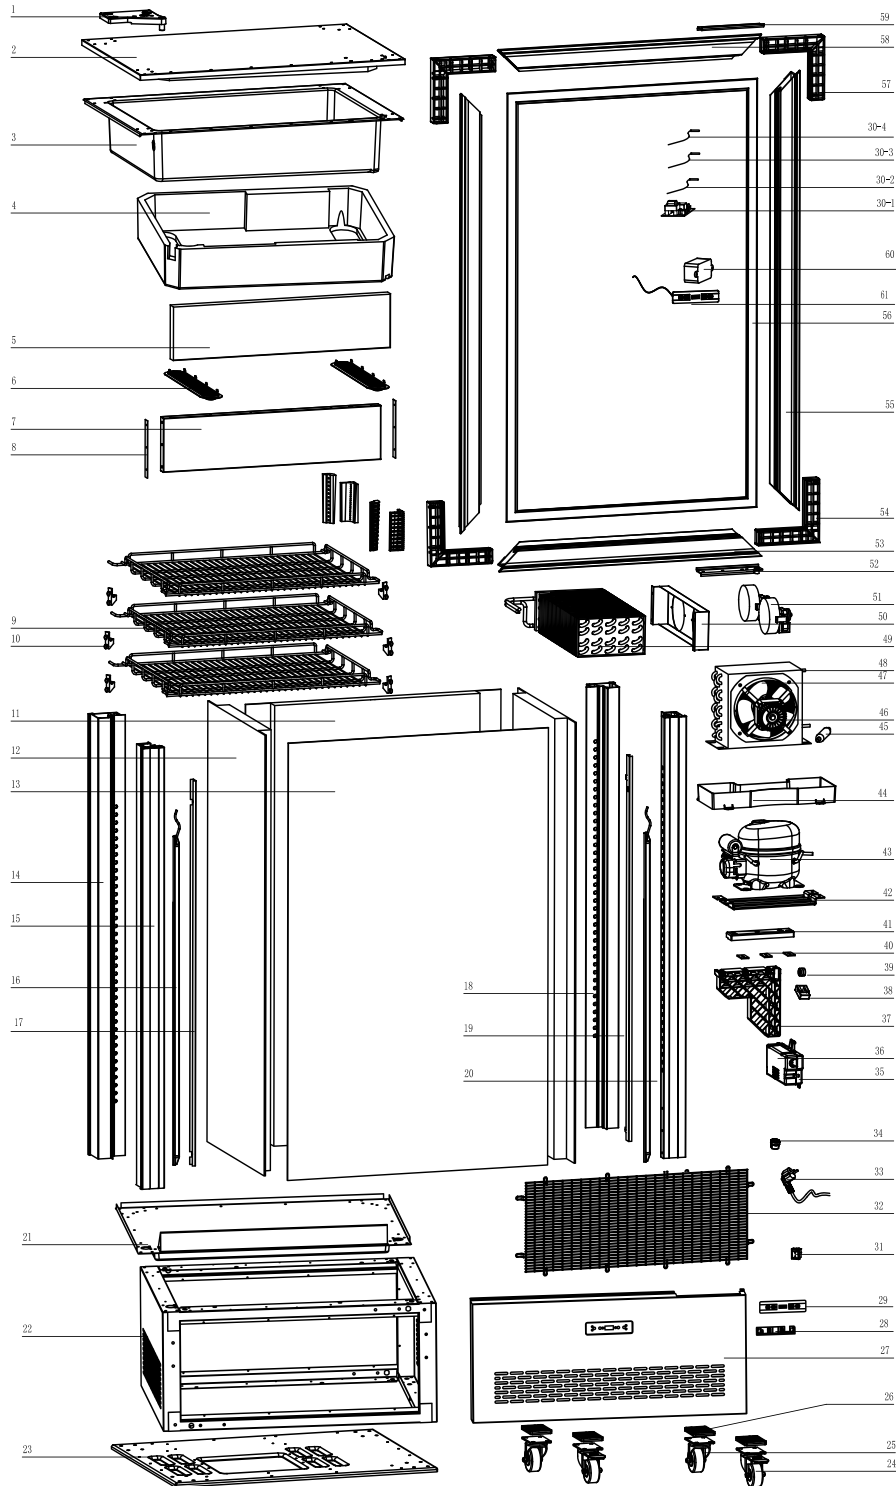

Parts Breakdown

Model RS-CN-0400-T 44473

Parts Breakdown

Model RS-CN-0400-T 44473

Item No.	Description	Position	Item No.	Description	Position	Item No.	Description	Position
68944	Upper Hinge Fixing Plate for 44473	1	69043	Bottom Plate for 44473	23	68980	Compressor Fixing Plate for 44473	42
68945	Top Cover Plate for 44473	2	68966	Casters with Brake for 44473	24	60534	Compressor for 44473	43
68946	Evaporator Holder for 44473	3	68967	Casters for 44473	25	60948	Water Receiver for 44473	44
68947	Evaporator Polystyrene for 44473	4	68968	Casters Pad for 44473	26	79319	Dry Filter for 44473	45
68948	Upper Box Polystyrene for 44473	5	68969	Front Panel for 44473	27	60931	Motor of Evaporator for 44473	46
68949	Ventilation Tuyere for 44473	6	68970	Thermostat Bracket for 44473	28	60640	Fan Blade for 44473	47
68950	Upper Box Baffle for 44473	7	60521	Display Label for 44473	29	68982	Condenser for 44473	48
68951	Upper Box Baffle Connector for 44473	8	68971	Main Circuit Board for 44473	30-1	68983	Evaporator for 44473	49
68952	Fence Frame for 44473	9	68972	Defrost Probe for 44473	30-2	68984	Fan Motor Bracket for 44473	50
70107	Clips for 44473	10	60725	Temperature Probe for 44473	30-3	68985	Fan Motor for 44473	51
69035	Back Glass for 44473	11	60581	High Temperature Probe for 44473	30-4	68986	Bottom Door Frame Fixing Plate for 44473	52
69036	Side Glass for 44473	12	71514	Switch for 44473	31	68987	Bottom Door Frame for 44473	53
69037	Door Glass for 44473	13	68973	Base Nets for 44473	32	60529	Door Frame Square Connector (Small Angle) for 44473	54
69038	Back Pillar for 44473	14	68974	Power Cord for 44473	33	69032	Around the Door Frame for 44473	55
69039	Front Left Pillar for 44473	15	79291	Wire Clip for 44473	34	69044	Door Seal for 44473	56
69040	LED Lights for 44473	16	61167	Circuit Board Box for 44473	35	60525	Door Frame Square Connector (Big Angle) for 44473	57
69018	Front Left Pillar Garnish for 44473	17	60594	Cover of Circuit Board Box for 44473	36	68990	Upper Door Frame for 44473	58
69038	Back Pillar for 44473	18	68975	Door Pin Support for 44473	37	60570	Upper Door Frame Fastener for 44473	59
69020	Front Right Pillar Garnish for 44473	19	68976	Pulley Support for 44473	38	67652	LED Transformer for 44473	60
69042	Front Right Pillar for 44473	20	68977	Door Pulley for 44473	39	60572	Temperature Display for 44473	61
68963	Box Chassis for 44473	21	68978	Door Pin Support Pad for 44473	40			
69023	Box Support Frame for 44473	22	68979	Door Pin Support Cover for 44473	41			